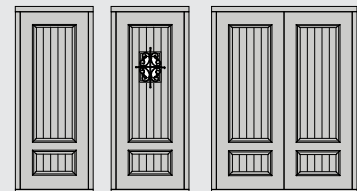

# Fiberglass Composite Doors for Coastal Installations

**DP Ratings:** +50.14 / -50.14

**Additional Options:**

- Door Straps
- Clavos
- Peephole viewer

**Widths:** 32", 36"

**Available Options:**

- Premium Mahogany grain only
- V-grooved or Smooth
- Speakeasy (operable or not), with Clear, Water, Flemish, Reeds, Ocean or Rain glass

**DP Ratings:** +50.14 / -50.14

**Additional Options:**

- Door Straps
- Clavos
- Peephole viewer

**2 Panel Arch 8'0"**

**2 Panel Arch 8'0"**

**2 Panel Square 8'0"**

**Note:** Impact option not available for Pro Cherry door. Handlesets shown here may not be available for Impact requirements (see page 2).