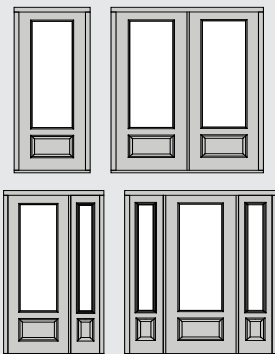

3/4 Lite 8'0"