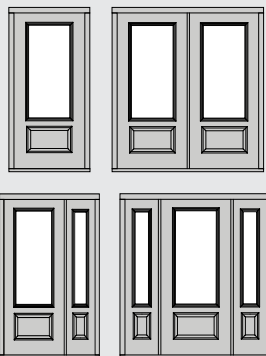

3/4 Lite 6'8"