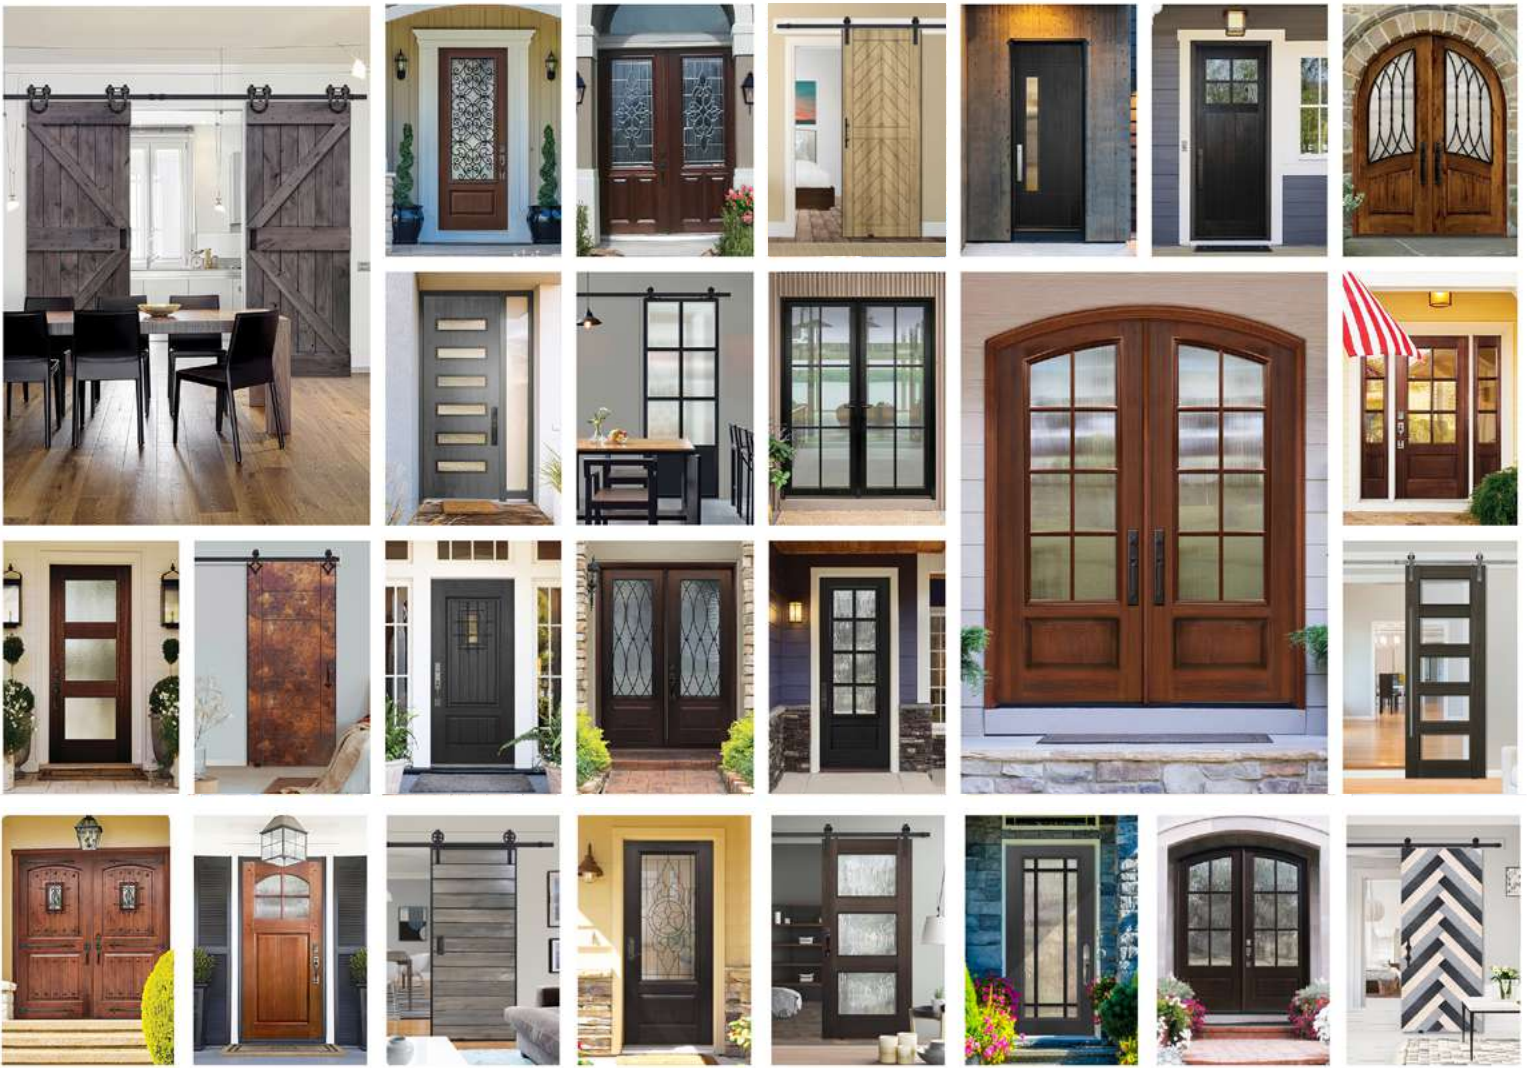

GLASS★CRAFT® DOOR COMPANY

2002 Brittmoore Road | Houston, Texas 77043 | 713-690-8282