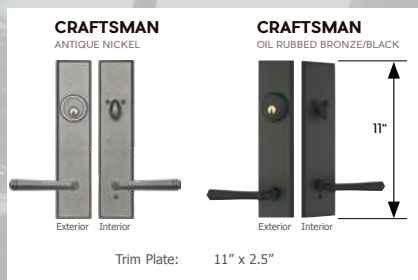

Fiberglass Composite Doors for Coastal Installations

Impact Rated Composite Entry Doors

Protect your family and your home from break-ins and weather related impacts with GlassCraft's Impact Rated fiberglass doors. Order your impact door units as an assembled Impact-Approved entryway and provide a high level of safety and security for your home. Available at an additional cost and in varying configurations, these impact door units must be ordered from GlassCraft as an assembled Wind-storm-Impact Approved entryway.

GlassCraft's Impact rated fiberglass entryways have been evaluated for compliance, and are approved for installation in designated catastrophe areas along the Florida and Texas coasts when installed as required and specified in the International Residential Code (IRC) and the International Building Code (IBC).

- All impact rated doors w/ 3-point locks:
  DP Rating: +50.14 / -50.14
- All impact doors without 3-point locks
  (and with Schlage or Kwikset locks):
  DP Rating: +45.0 / -50.0

Available Impact Handle Sets

Composite Frames and Components

Door frames, jamb legs, brick mold, mull posts, outside mullion, quarter-round and t-astragals in composite material are available. These composite components offer resistance to rotting and warping and may be prefinished to match the door. GlassCraft's composite components are made of recycled materials and offer these advantages: non splintering, excellent screw and nail retention, low linear expansion, routes beautifully without chipping or ragged edges, and accepts paint and stain like real wood without the need for priming.

Impact Pre-hung Inswing and Outswing Units

We can pre-hang the four entryway configurations shown below using our 30" or 28" wide and 6'8" or 8'0" tall fiberglass doors and sidelites. These four units are available as both "inswing" and "outswing" units. Pre-hung units include brick mold, door sweep, weatherstripping, and adjustable threshold, plus 4 hinges on both 6'8" and 8'0" doors, and astragals where applicable. IMPACT pre-hung units also include all door lock set and handle set hardware and a multi-point lock system. Please note that the multi-point handleset must include a lever-action model, not a thumb latch.

Please note that for Impact entryways, we use double jamb legs (no mull posts) between sidelites and the door, and a continuous sill.