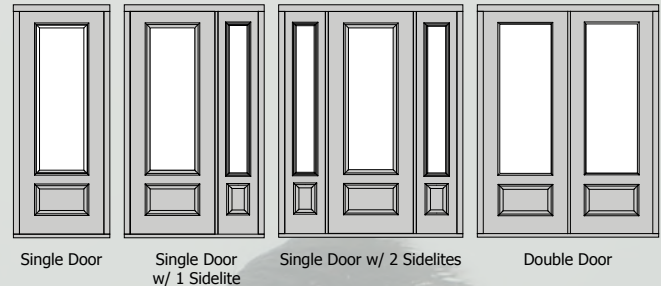

Available Impact Configurations

Pre-finished Composite Pre-hung Entryways: The four entry configurations shown are available professionally pre-finished to match our fiberglass doors. Refer to the FiberCraft Catalog to view all finish options, including the Estate and Artisan finish collections, and the Palette Collection of 9 paint colors.

GlassCraft's online DoorCrafter tool: Easily access information and pricing for Pre-hung, Multi-point Impact rated units by scanning the QR code found under each door in this catalog.

The Wrought Iron & Steel Grille, SDL, and Clear & Privacy Glass doors are also available as Impact rated for the door slab only, and/or with Standard lock-sets. Scan this QR for the info and pricing on those doors:

(Standard Door slab only)

Visit www.glasscraft.com for more details.