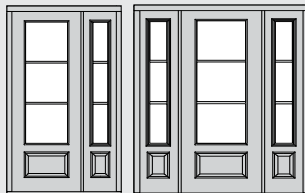

- Door Straps
- Clavos

**4 Lite Horizontal 8'0"**

**4 Lite 8'0"**

**6 Lite 8'0"**

**9 Lite Marginal 8'0"**

**Note:** Impact option not available for Pro Cherry door. Handlesets shown here are not available for Impact requirements (see page 2).