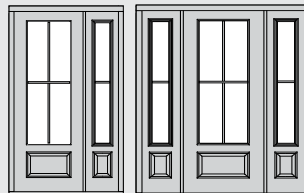

- Door Straps
- Clavos

**4 Lite Horizontal 8'0"**

**4 Lite 8'0"**

**6 Lite 8'0"**

**9 Lite Marginal 8'0"**

**Note:** Impact option not available for Pro Cherry door. Handlesets shown here are not available for Impact requirements (see page 2).