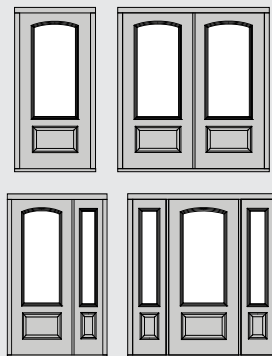

Arch Lite 6'8"