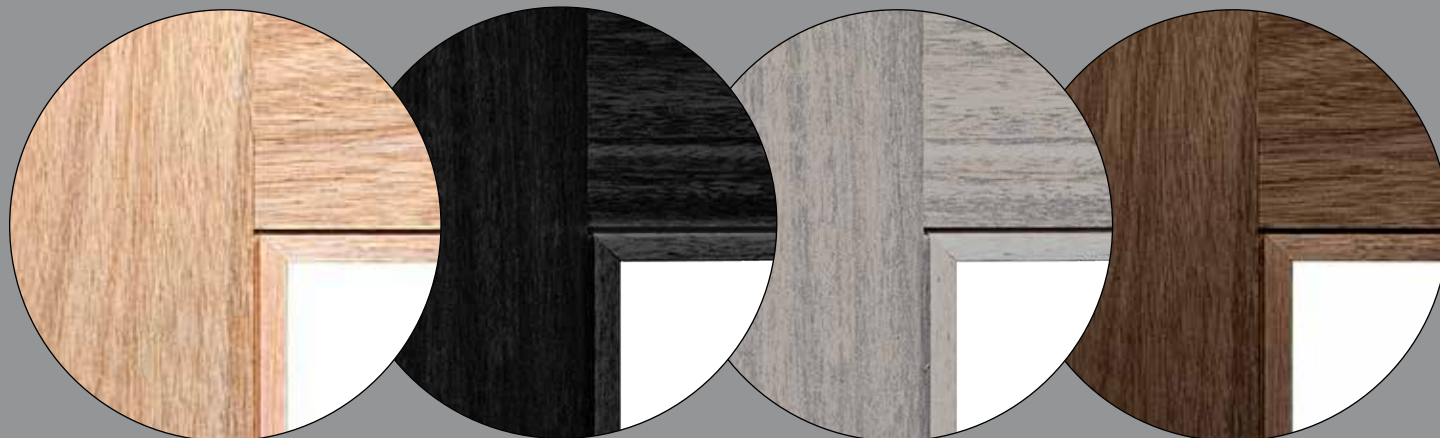

Mahogany 3 Lite TDL - 6'8"

Introducing Bevel King's Contemporary Exterior Door Collection. This collection combines the beauty of Mahogany hardwood with modern true divided lights and square glass beading. Add a touch of elegance to your door with a specialty glass insulated unit. Choose from the options shown here or ask your sales representative about additional glass options available.

Bevel King is proud to introduce the newest collection of Digitally printed glass insulated units. Choose from our stock patterns shown here or customize your glass with your house number, family name, or even a custom image. Ask your sales rep for details today.

Square glass beading close up

Unstained

Black

Gray

Jacobean